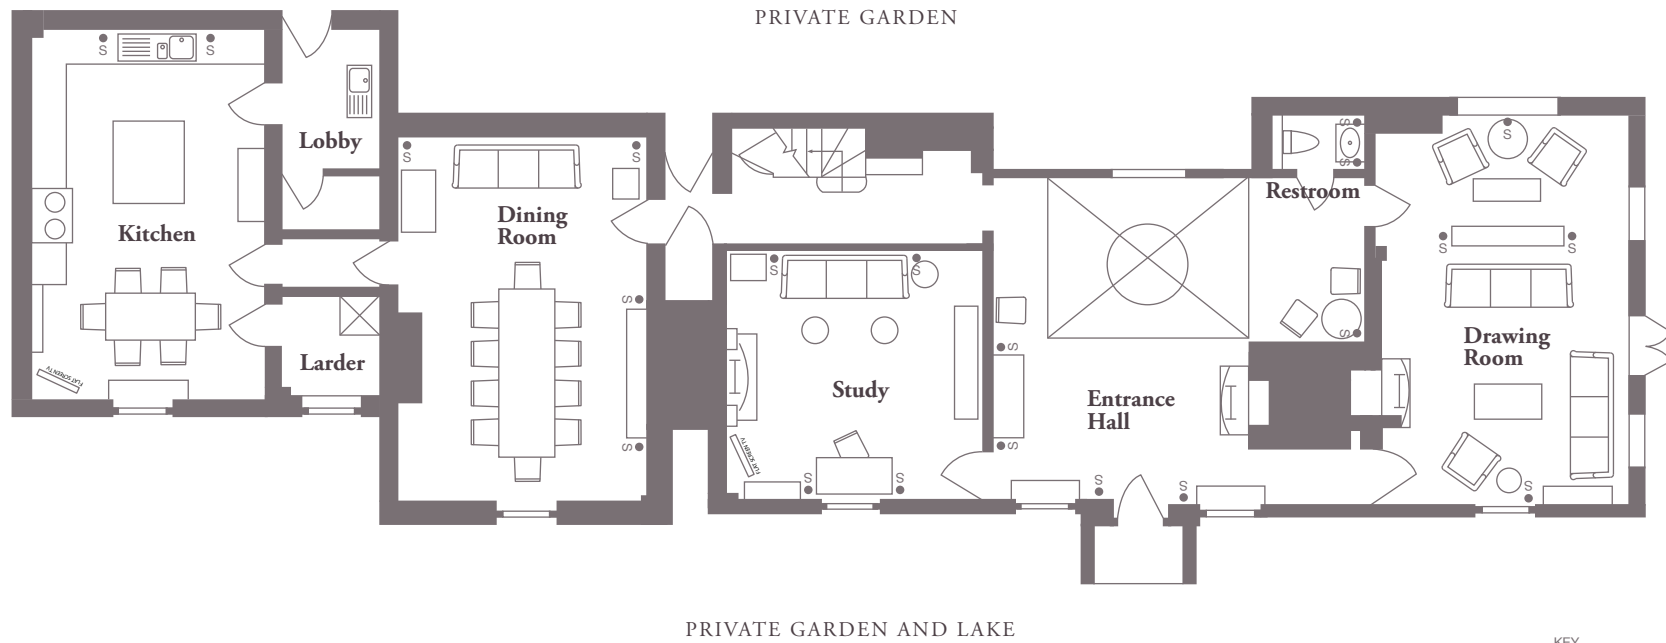

Coworth Park  
Dower House  
*Ground floor*

AREA | SQUARE FEET  
3283

KEY  
SOCKET = S

Coworth Park  
Dower House  
*1st floor*

AREA | SQUARE FEET  
3283

KEY  
SOCKET = S