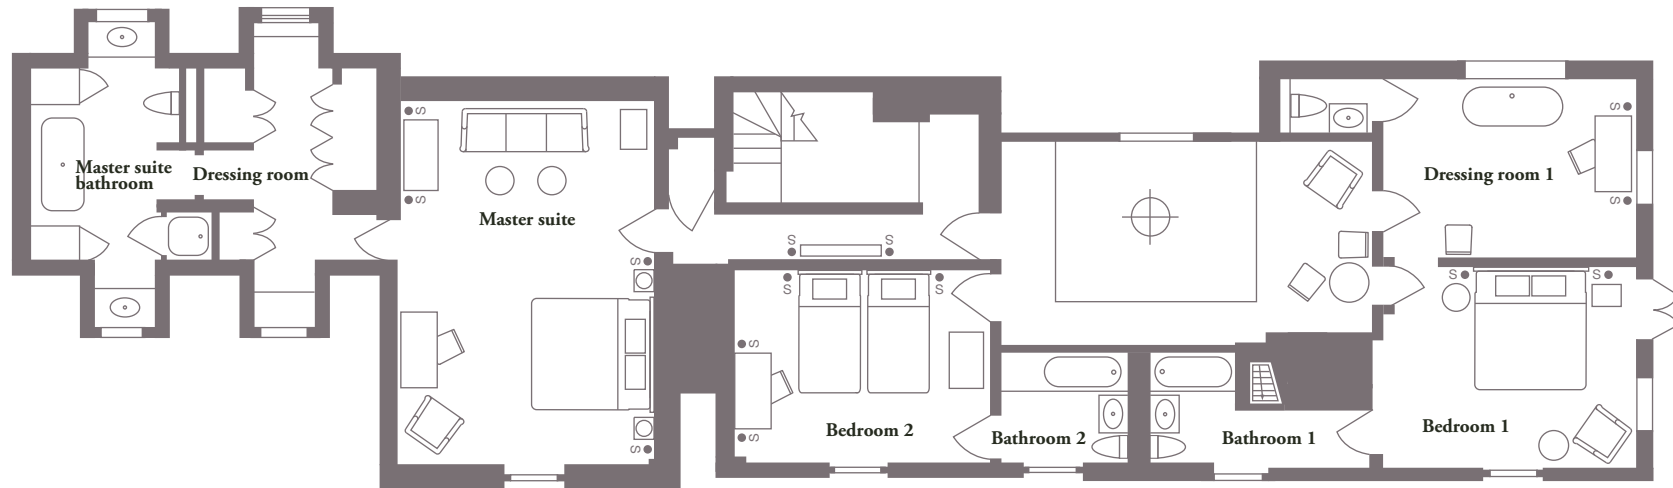

Coworth Park  
Dower House  
*Ground floor*

AREA | SQUARE FEET  
3283

KEY  
SOCKET = S

Coworth Park  
Dower House  
*1st floor*

AREA | SQUARE FEET  
3283

KEY  
SOCKET = S