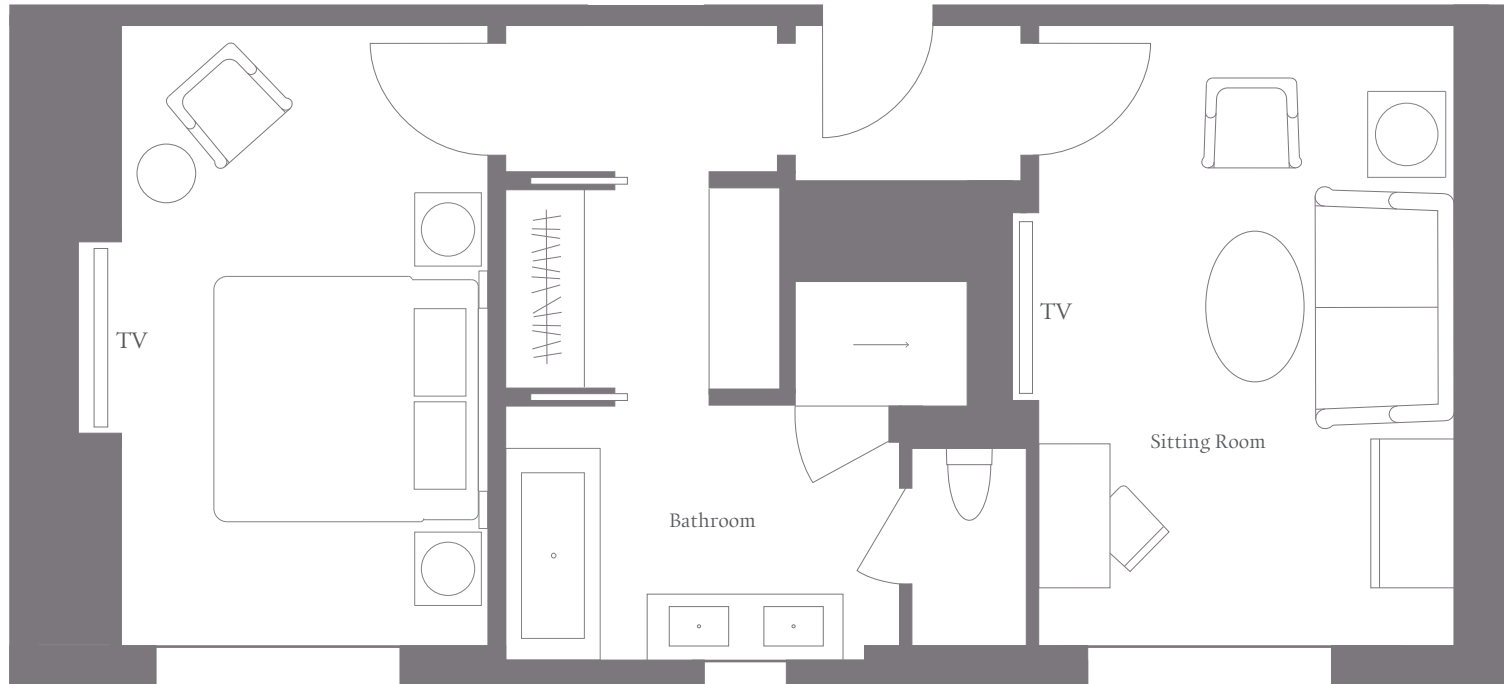

THE DORCHESTER

Executive Junior Suite

59m² / 635ft²

City View

City View