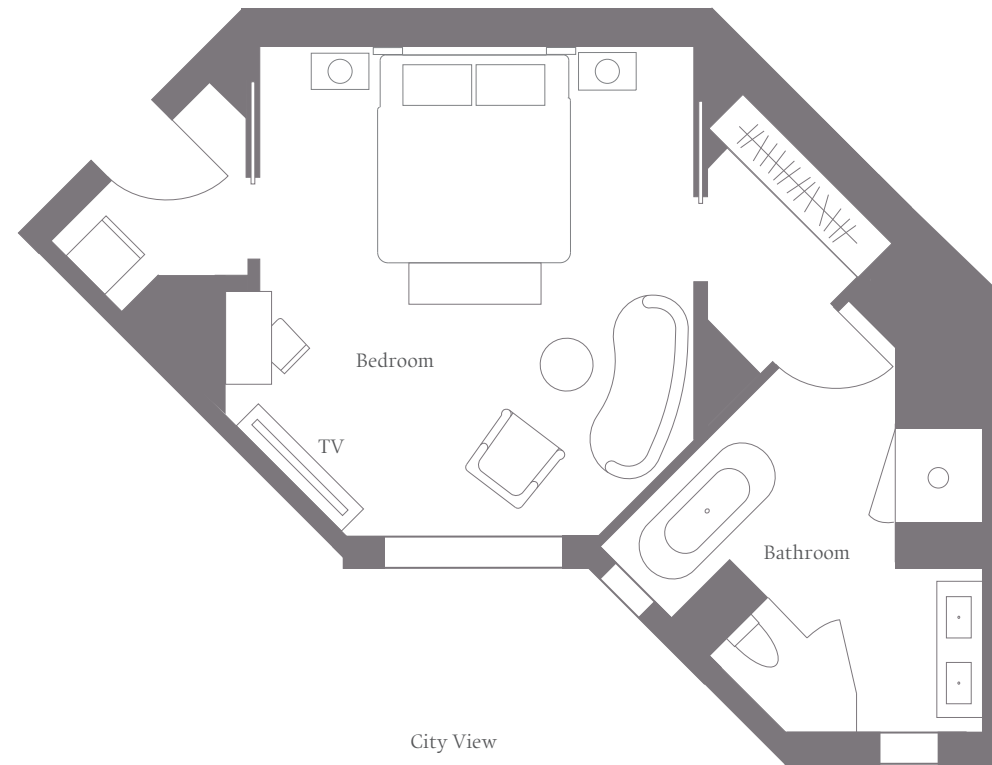

THE DORCHESTER

Dorchester Studio

53m² / 570ft²

* All our floor plans are a representation of the layout for the category. They are not necessarily precisely to scale. This particular plan is based on 221.