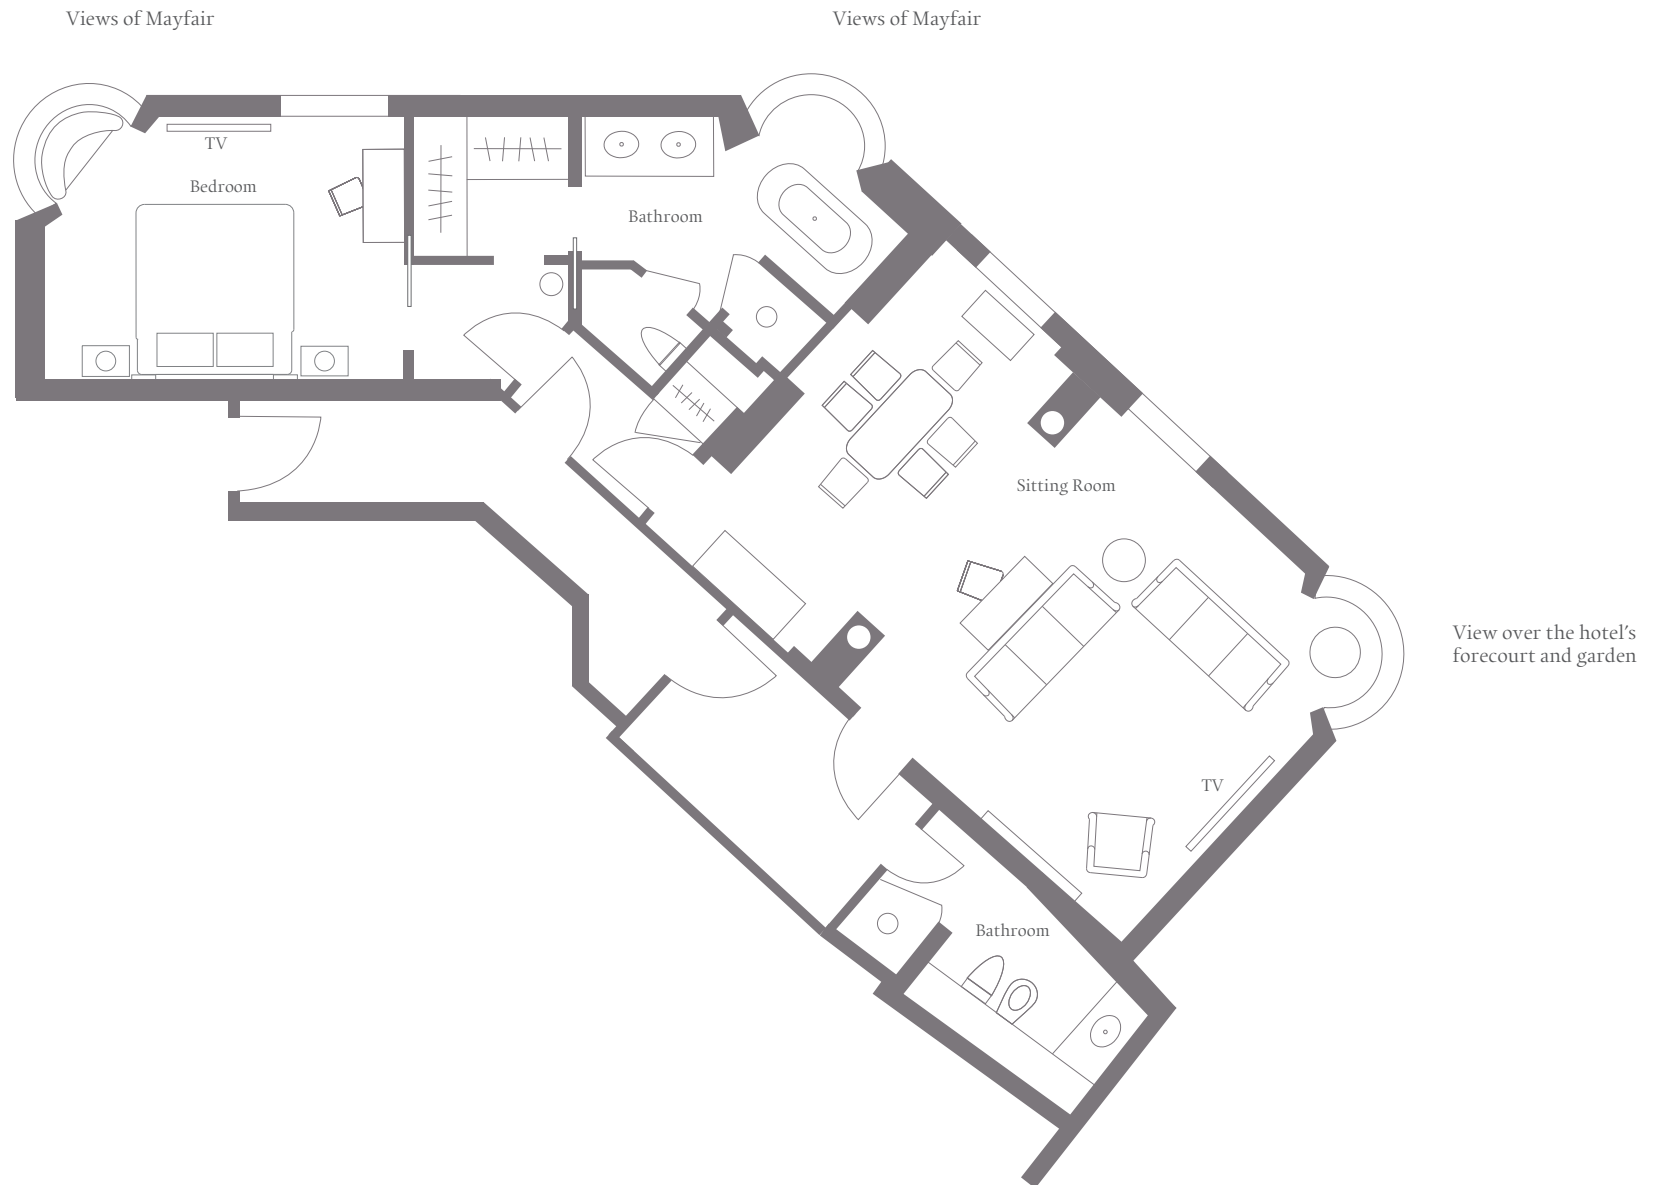

## Mayfair Suite

97m<sup>2</sup> / 1044ft<sup>2</sup>

\* All our floor plans are a representation of the layout for the category. They are not necessarily precisely to scale. This particular plan is based on 201.