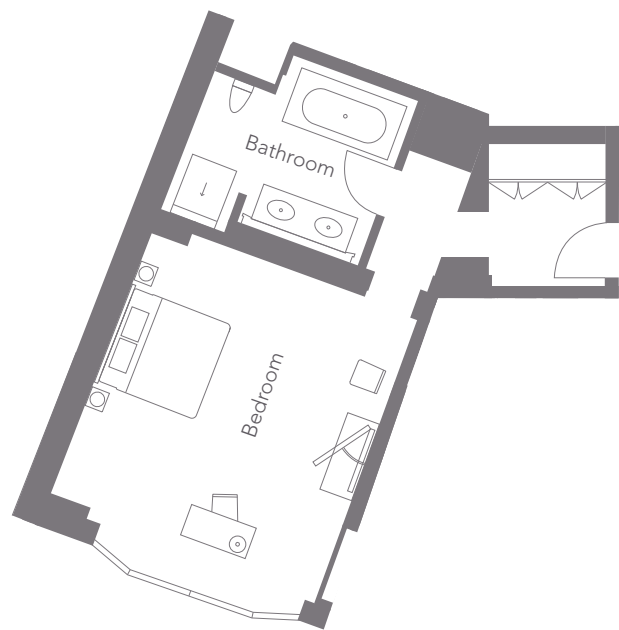

45 PARK LANE

DELUXE ROOMS

FLOORS 2-5

FLOORS 6 & 7

FLOOR 8

All Deluxe Rooms have views of Mayfair.