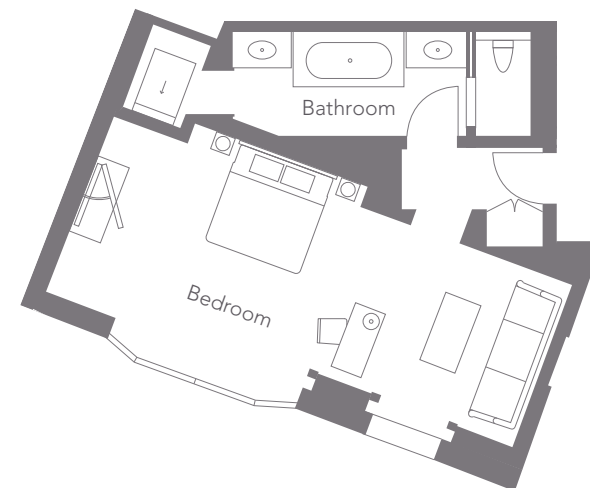

45 PARK LANE

DELUXE ROOMS

FLOORS 2-5

FLOORS 6 & 7

FLOOR 8

All Deluxe Rooms have views of Mayfair.