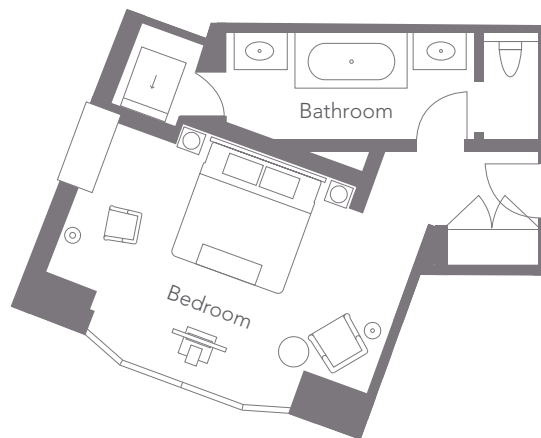

45 PARK LANE

DELUXE ROOMS

FLOORS 2-5

FLOORS 6 & 7

FLOOR 8

All Deluxe Rooms have views of Mayfair.