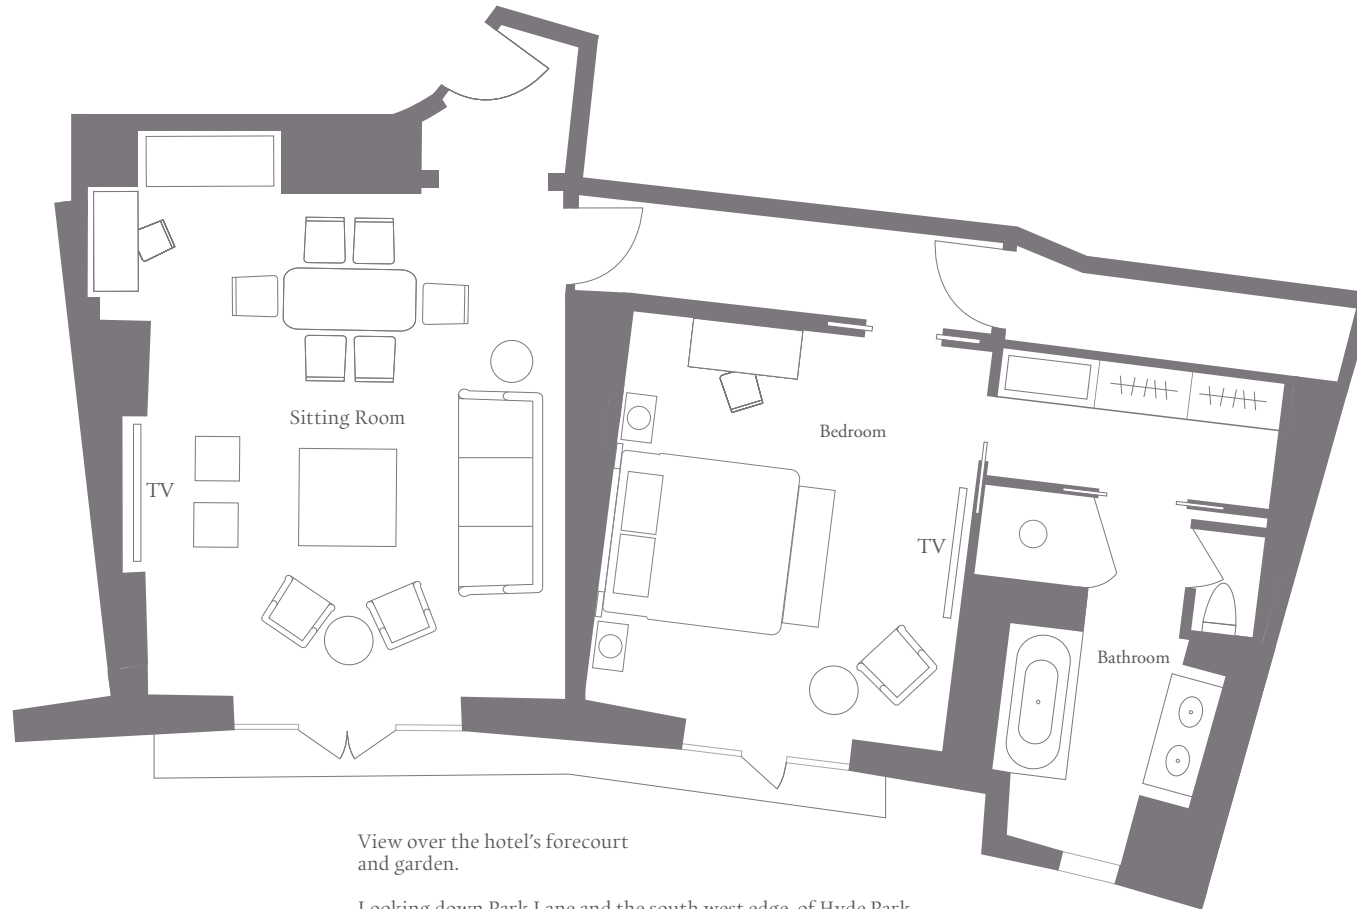

THE DORCHESTER

Belgravia Suite

101m² / 1087ft²

View over the hotel's forecourt
and garden.

Looking down Park Lane and the south west edge of Hyde Park.